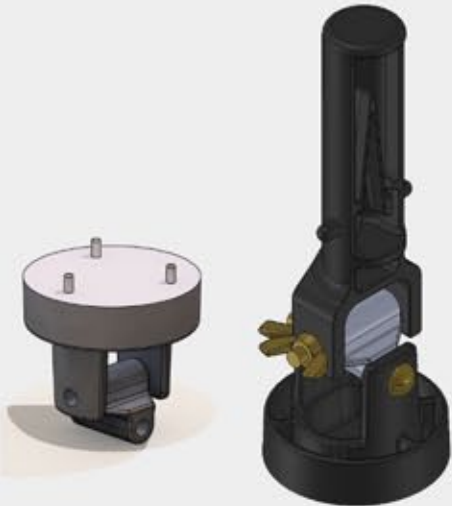

IN-FLOOR REPLACEMENT GUIDE

UNIVERSAL IN-FLOOR NOZZLE REPLACEMENTS

This product guide is intended to assist you in finding the correct Paramount Retrojet replacement for your existing model. For questions or concerns related to the Retrojet replacement parts please consult with the distribution product specialists or contact Paramount at:

WWW.1PARAMOUNT.COM
1.800.621.5886

RETROJET INSTALLATION TOOL

Part# 004-652-5422-00
Fits all Paramount Retrojets except Pool Valet Retro

REPLACE A&A GAMMA 3

APPROX RELEASE 2004

REMOVAL TOOL FOR ORIGINAL NOZZLE: 004-652-5423-00

Part# 004-652-4957-XX

RETRO COLORS

RETROJET INSTALLATION TOOL: 004-652-5422-00

REPLACE A&A QUIKLEAN 2

APPROX RELEASE 1992

REMOVAL TOOL FOR ORIGINAL NOZZLE: 004-652-5422-00

Part# 004-652-4956-XX

RETRO COLORS

RETROJET INSTALLATION TOOL: 004-652-5422-00

REPLACE POOL VALET

APPROX RELEASE 1980

REMOVAL TOOL FOR ORIGINAL NOZZLE: 004-502-5420-00

Part# 006-502-4714-XX

(KIT INCLUDES BODY ADAPTOR, BODY CAP & NOZZLE)

RETRO COLORS