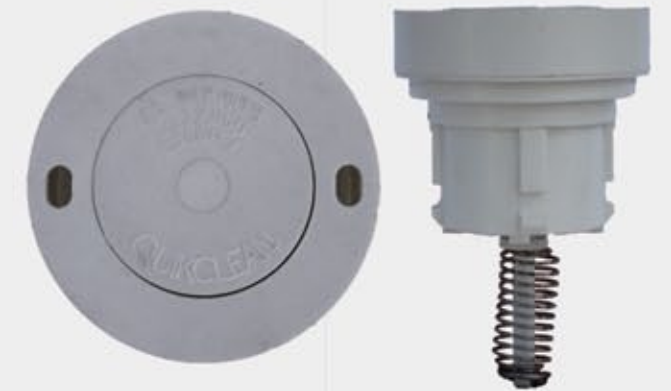

WWW.1PARAMOUNT.COM
1.800.621.5886

RETROJET INSTALLATION TOOL

Part# 004-652-5422-00
Fits all Paramount Retrojets except Pool Valet Retro

REPLACE A&A GAMMA 3

APPROX RELEASE 2004

REMOVAL TOOL FOR ORIGINAL NOZZLE: 004-652-5423-00

Part# 004-652-4957-XX

RETRO COLORS

RETROJET INSTALLATION TOOL: 004-652-5422-00

REPLACE A&A QUIKLEAN 2

APPROX RELEASE 1992

REMOVAL TOOL FOR ORIGINAL NOZZLE: 004-652-5422-00

Part# 004-652-4956-XX

RETRO COLORS

RETROJET INSTALLATION TOOL: 004-652-5422-00

REPLACE A&A QUIKLEAN 1

APPROX RELEASE 1981

REMOVAL TOOL FOR ORIGINAL NOZZLE: 004-652-5421-00

Part# 004-652-4955-XX

RETRO COLORS

RETROJET INSTALLATION TOOL: 004-652-5422-00